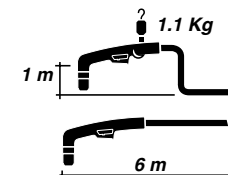

A 141 - P 141

PLASMA RANGE

TECHNICAL DATA

Voltage class	M
Standard length m	6
Air consumption	210 l/min
Air pressure	5 bar
Duty cycle 60%	140 A
Duty cycle 100%	100 A

A 141 m

FITTING	PA1502	6
1/4 G	PA1500	6
FITTING	PA1501	12
M14x7	PA1504	6
	PA1505	12

Central adaptors

P 141 m

FITTING	PA0103	6
	PA0104	12
M14x7	PA0145	6
	PA0146	12

Central adaptors

DECLARATION OF CONFORMITY

The undersigned company Trafimet - Via del Lavoro, 8 - 36023 Castegnero (VI) - Italy - declares that the product identified and described on this page complies with standard EN 60974-7 in accordance with the requirements contemplated by directive EEC 73/23 low voltage.

EN 60974-7

trafimet[®]

your welding partner

COMPLETE CABLE

- PH0148 M14x1 6m
- PH0150 M14x1 12m
- PH0149 1/4 G 6m
- PH0151 1/4 G 12m